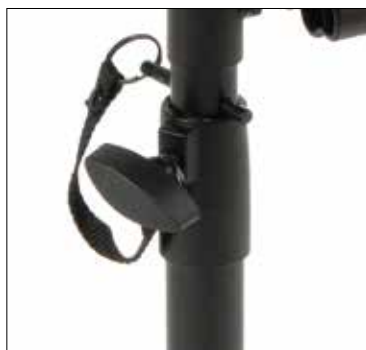

Stools & Benches

BX/6 MUSICIAN'S SEAT

- Stable, comfortable stool for all musicians, including drum, keyboard and guitar players
- Sturdy steel construction, the BX/6 features a strong, wiggle-free, foldable 3-leg base
- Multiple height adjustment positions with steel safety pin chain for extra reliability
- Thick, comfortable, foam cushion seat lined with a durable, textured vinyl covering
- Folds for easy transport and storage

BX/6

- Musician's Seat
- Stable, comfortable stool for all musicians, including drum, keyboard and guitar players
- Sturdy steel construction, the BX/6 features a strong, wiggle-free, foldable 3-leg base
- Multiple height adjustment positions with steel safety pin chain for extra reliability
- Thick, comfortable, foam cushion seat lined with a durable, textured vinyl covering
- Folds for easy transport and storage

Seat cushion diameter:	13" - 33 cm
Seat cushion thickness:	70 mm
Height positions (7):	from 23.2" to 31.5" from 59 to 80 cm
Diameter of footprint:	22" - 56 cm
Weight capacity:	230 lbs - 103.5 kg
Weight:	8.9 lb - 4 kg
Color:	Black

Details of leg-joint and height-adjustability clamp designed to ensure maximum safety and amazing stability